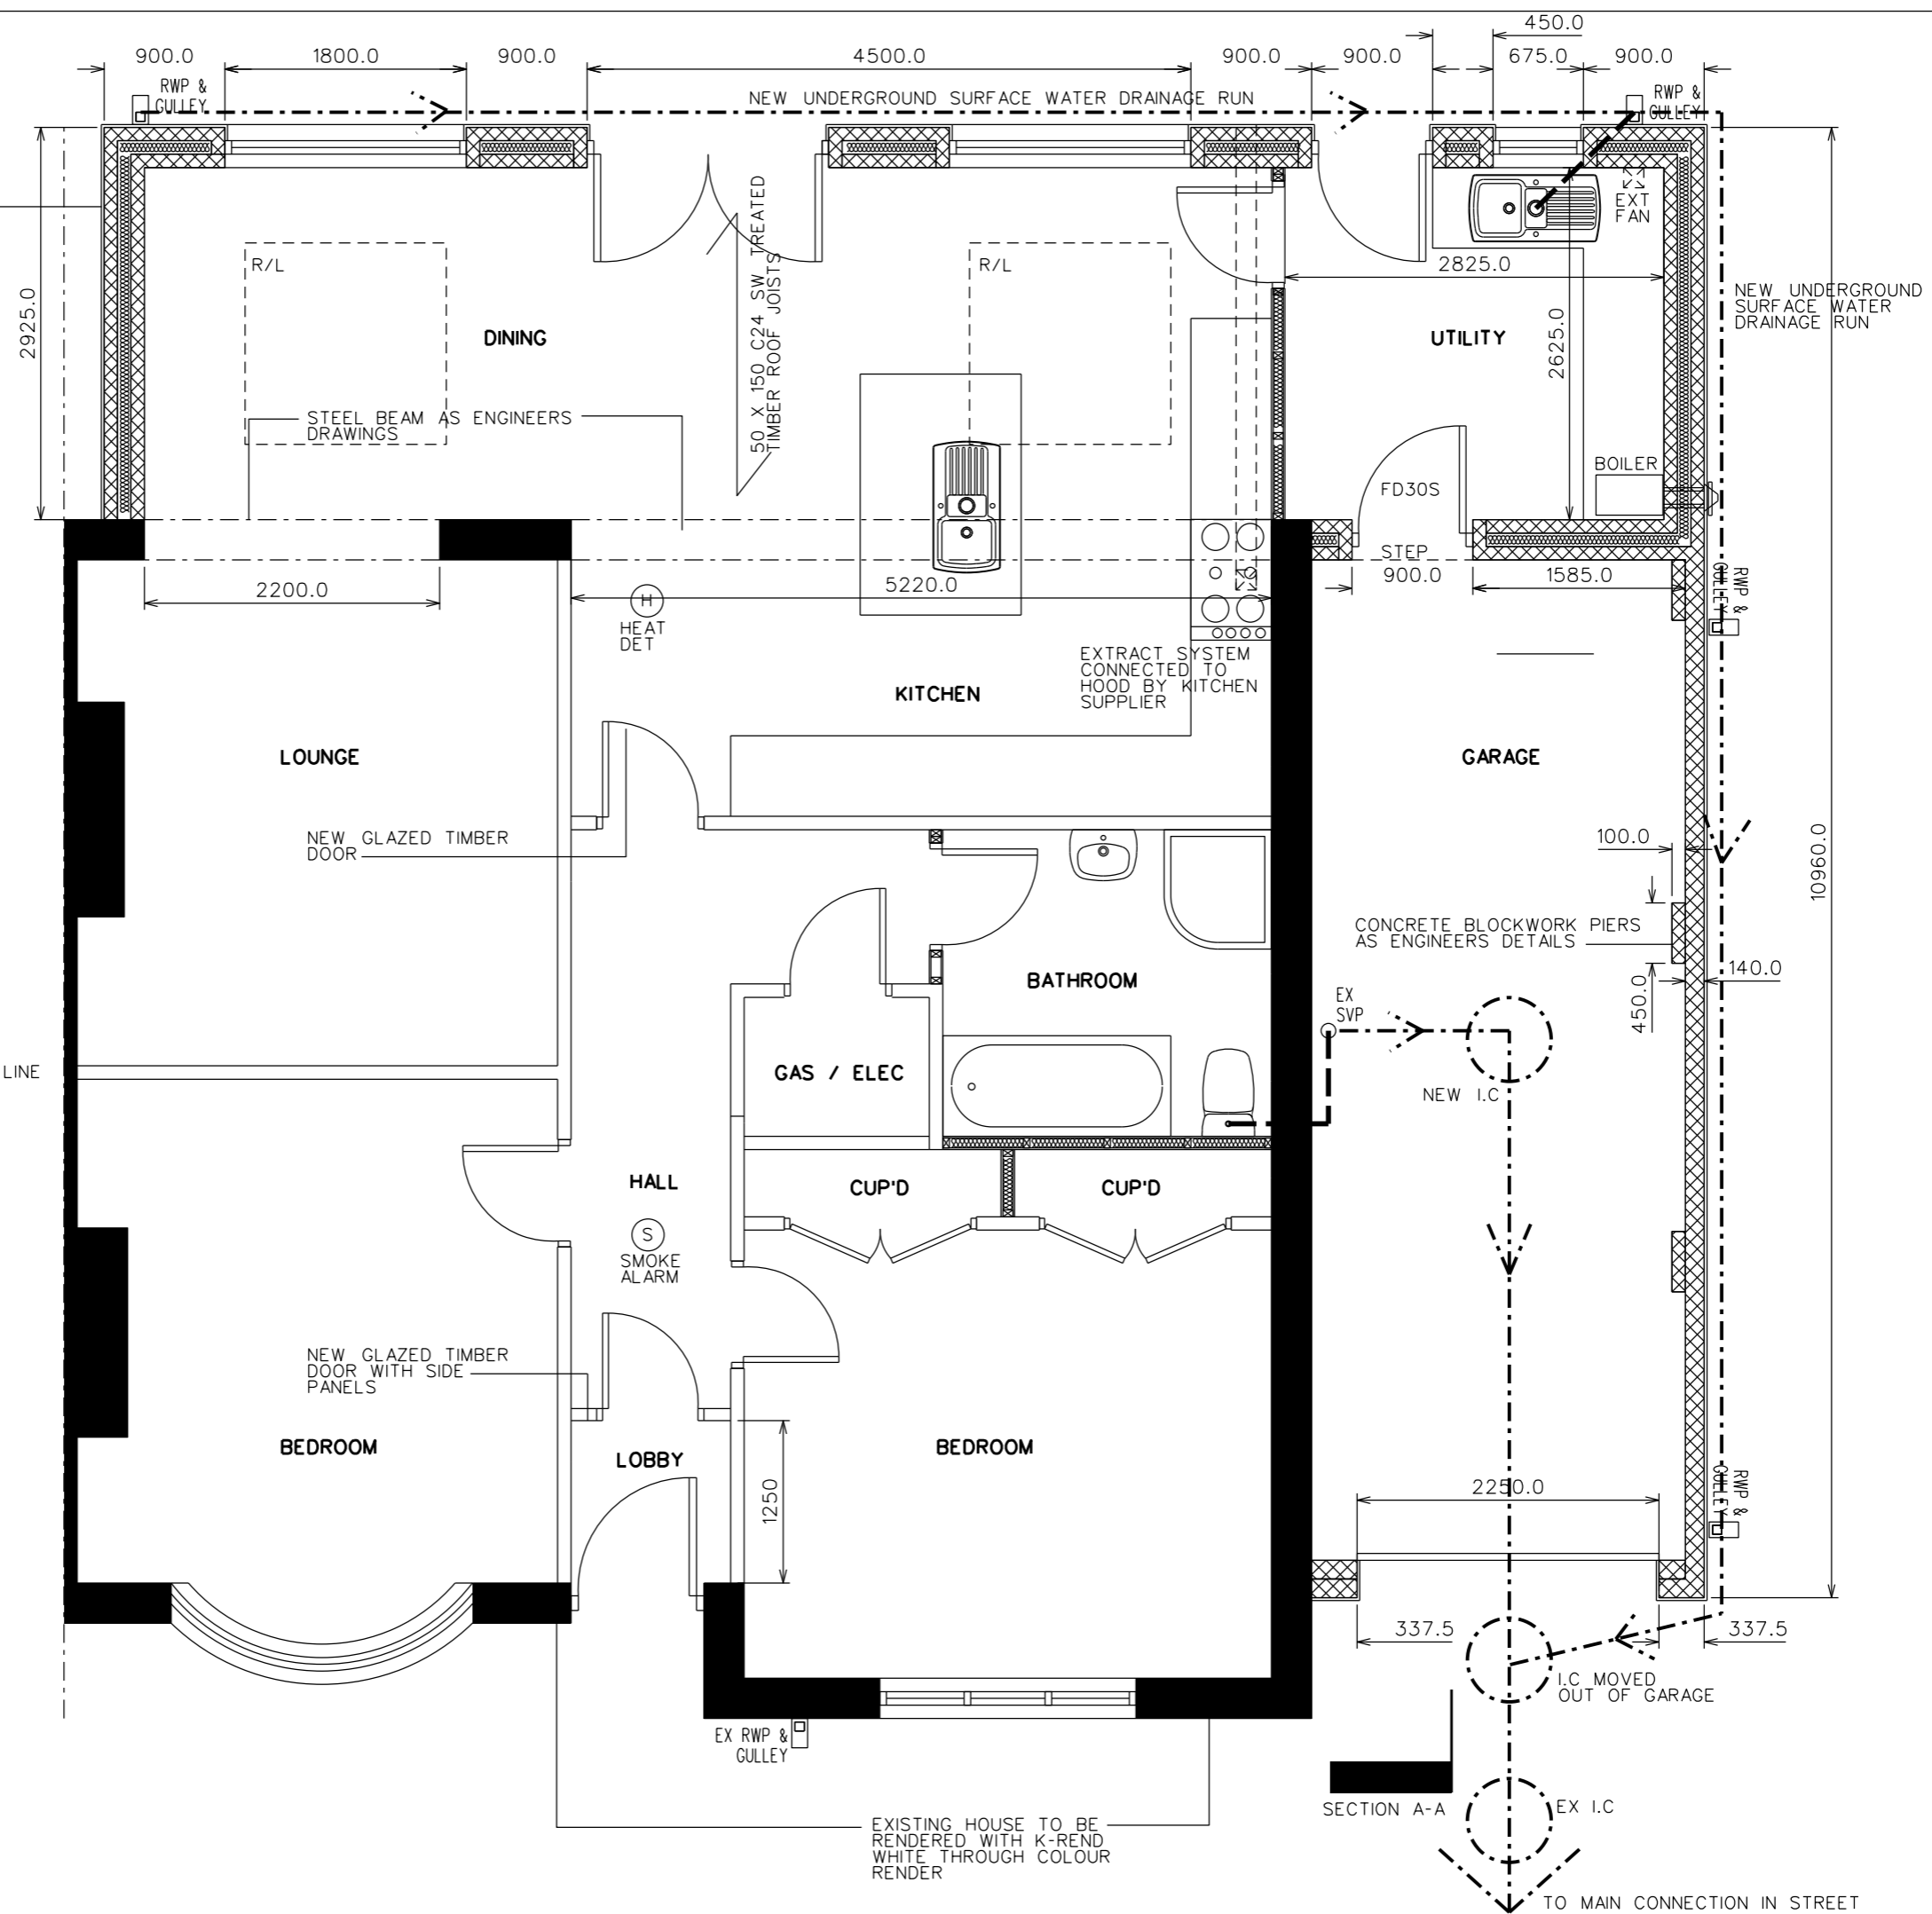

NEW EXTENSION TO BE RENDERED WITH K-REND WHITE THROUGH COLOUR RENDER

PROPOSED GROUND FLOOR PLAN

EXISTING HOUSE TO BE RENDERED WITH K-REND WHITE THROUGH COLOUR RENDER

REV. A: REVISED AS CLIENTS CHANGES

PROJECT NAME
5 CLYVEDON RISE,
SOUTH SHIELDS -
HOUSE EXTENSION
DRAWING TITLE

PROPOSED GROUND FLOOR PLAN

DATE	SCALE	REV
04-06-13	1:50 @ A3	A